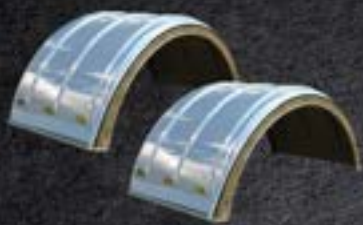

POLY FENDERS

Nearly Indestructible with a Lifetime Guarantee! These will never rust, crack, or need polishing.

FLOOR MATS

Over 80 Make/Model/Year Specific Part Numbers Available! Laser-Measured for a Perfect Fit, with a Lifetime Guarantee.