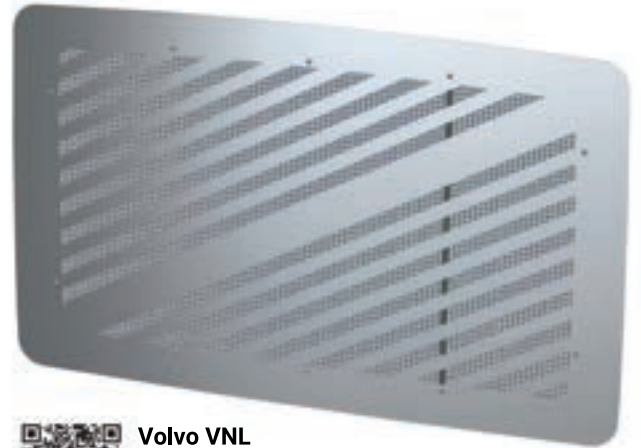

**Delpann**  
DISTINCTION INC.

**Specialized in  
Manufacturing  
and Distribution**

**TRUX**

**DRIVEN BY**  
**INNOVATION**  
*BUILT FOR THE ROAD*

[TRUXACCESSORIES.COM](http://TRUXACCESSORIES.COM)

**Volvo  
VNL Grille  
Accent RGB  
LED Light Kit  
with Remote**  
Starting at  
\$500.03